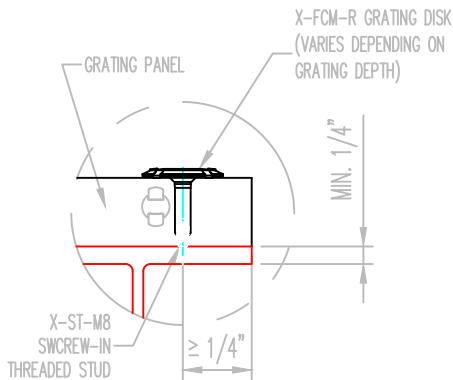

SECTION A-A

GRATING SUPPORT

DETAIL X

GRATING DISK SELECTION				
GRATING MIN.	HEIGHT MAX.	STAINLESS STEEL DISK	SCREW-IN THREADED STUD	ITEM NO.
-	-	-	X-ST-M8	377074
1"	1-3/16"	X-FCM-R25/30	↓	247181
1-1/4"	1-1/4"	X-FCM-R 1-1/4		247184
1-3/8"	1-9/16"	X-FCM-R35/40		247182
1-3/4"	2"	X-FCM-R45/50		247183