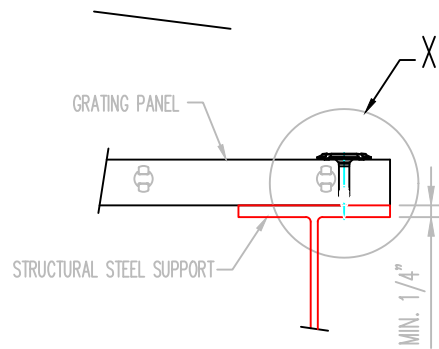

SECTION A-A

GRATING SUPPORT

DETAIL X

GRATING DISK SELECTION				
GRATING MIN.	HEIGHT MAX.	STAINLESS STEEL DISK	SCREW-IN THREADED STUD	ITEM NO.
-	-	-	X-ST-M8	377074
1"	1-3/16"	X-FCM-R25/30	↓	247181
1-1/4"	1-1/4"	X-FCM-R 1-1/4		247184
1-3/8"	1-9/16"	X-FCM-R35/40		247182
1-3/4"	2"	X-FCM-R45/50		247183